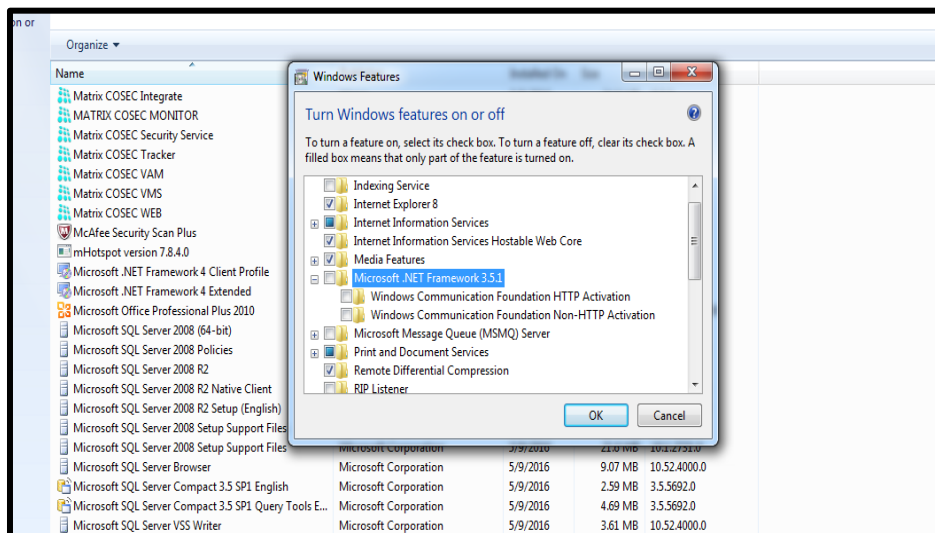

2. Check that proper .Net Components are enabled in windows features. If not, then enable it.